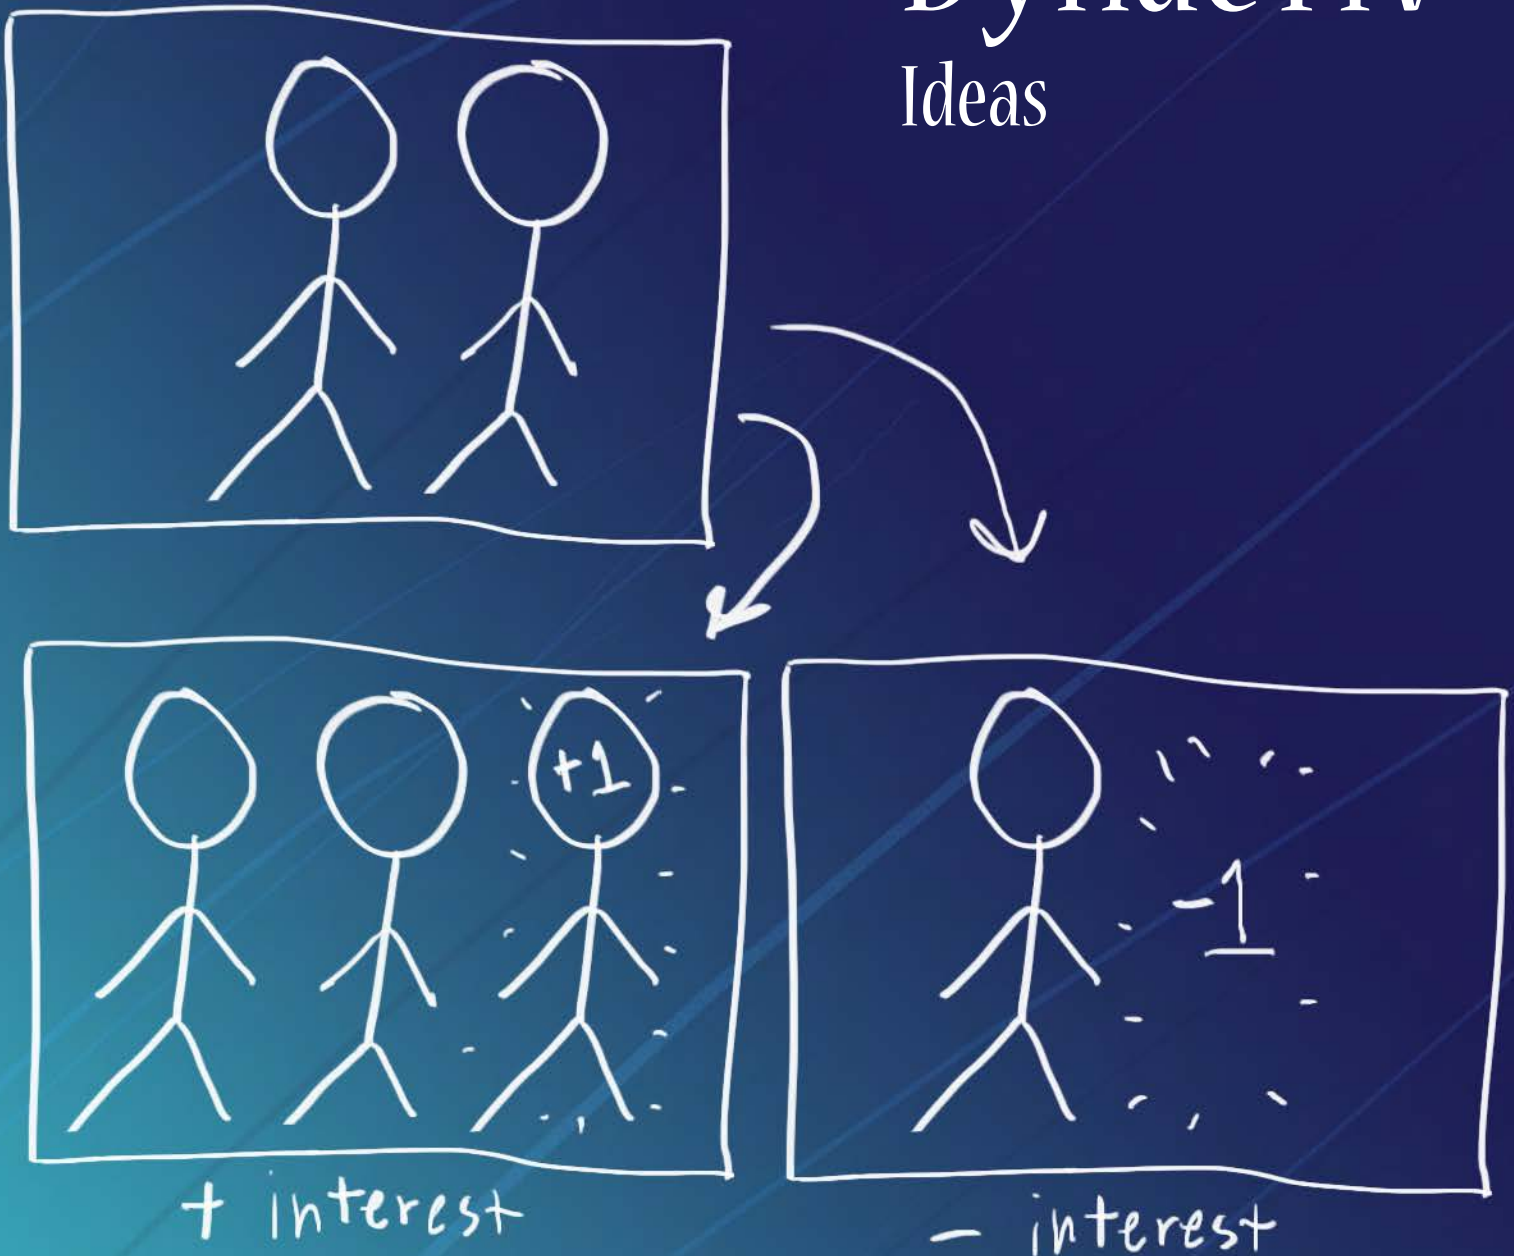

DynacTiV

Ideas

Objective .

To provide feedback to a remotely broadcasted live performer from viewers at home as if they were a live audience through the Kinect.

The direction is to provide feedback from home audiences during a political event as well as a possibility of using this at other live events.

DynacTiV

Ideas

Number of people in room

Generally, more people watching directly equates to interest. If the number of people decreases, then it means loss of interest.

Some interesting situation dependent data can be pulled here as well, e.g. someone on screen drinks a soda -> see how many people leave -> presumably people who left wanted a drink.

DynacTiV

Ideas

Simulated Audience

Composites of cutouts and audio of a sample size of the viewers at home to simulate a "live" audience for the performer.

The use of Microsoft Avatars to simulate an audience is possible.

DynacTiV

Ideas

Voting inside a Buried Interface

Burying the UI makes it take some effort to access. This makes the vote much more meaningful. Hopefully it will filter out throwaway votes and only the people who really want to vote will do so.