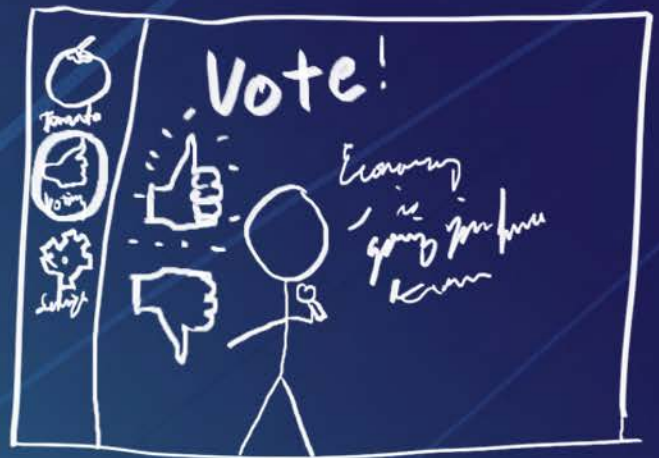

DynacTiV

Ideas

Objective .

To provide feedback to a remotely broadcasted live performer from viewers at home as if they were a live audience through the Kinect.

The direction is to provide feedback from home audiences during a political event as well as a possibility of using this at other live events.

DynacTiV

Ideas

Simulated Audience

Composites of cutouts and audio of a sample size of the viewers at home to simulate a "live" audience for the performer.

The use of Microsoft Avatars to simulate an audience is possible.

DynacTiV

Ideas

Voting inside a Buried Interface

Burying the UI makes it take some effort to access. This makes the vote much more meaningful. Hopefully it will filter out throwaway votes and only the people who really want to vote will do so.