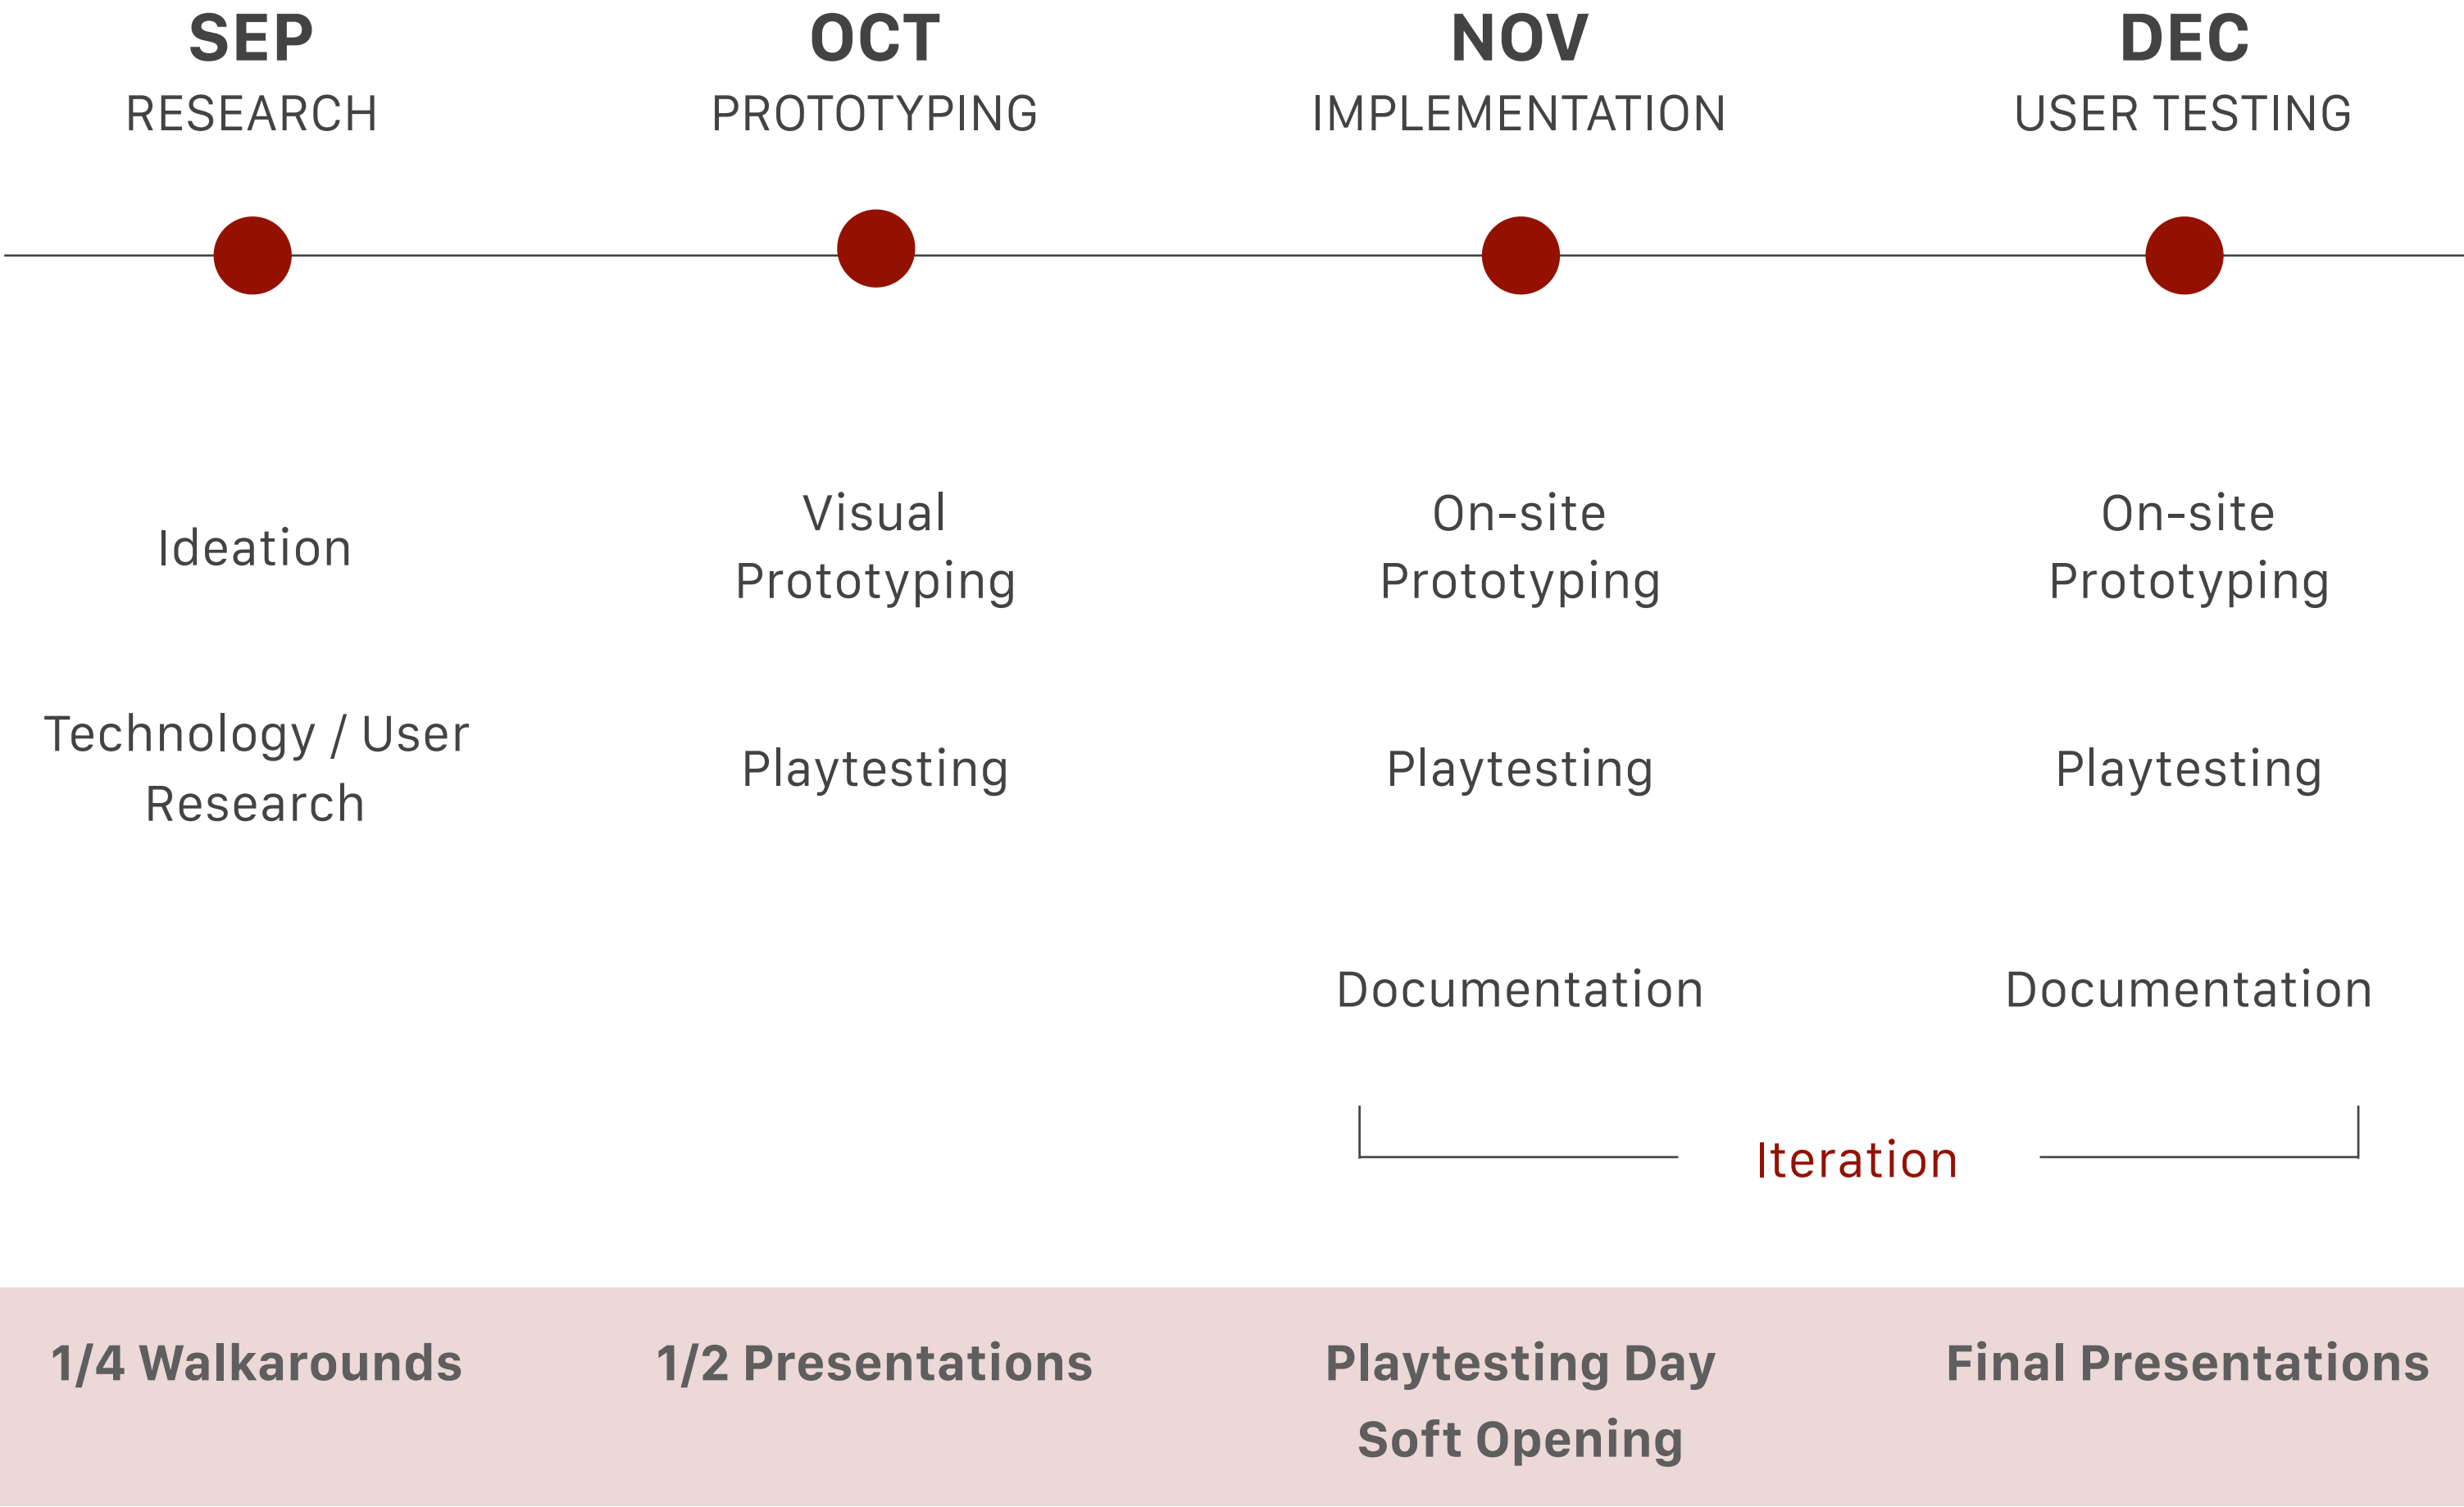

“ meaningful user **engagement** ”

POSSIBLE PLATFORM

— INTERACTIVE INSTALLATION

Digital Graffiti Wall @US
AR Selfie Wall @US
Interactive Sound installation @CA
Portrait Machine @Amsterdam
Flying on water @US
Museum of Selfies @Glendale

“ meaningful user engagement ”

POSSIBLE LAYOUT

Interactive Guestbook = projection mapping + interactive installation + physical computing

POSSIBLE LAYOUT

Interactive Guestbook = projection mapping + **interactive installation** + physical computing

POSSIBLE LAYOUT

Interactive Guestbook = projection mapping + interactive installation + **physical computing**

TIMELINE

DISCUSSION

- Target audience
- User research/ resources
- Timeline
- Budget
- Subject Matter Experts