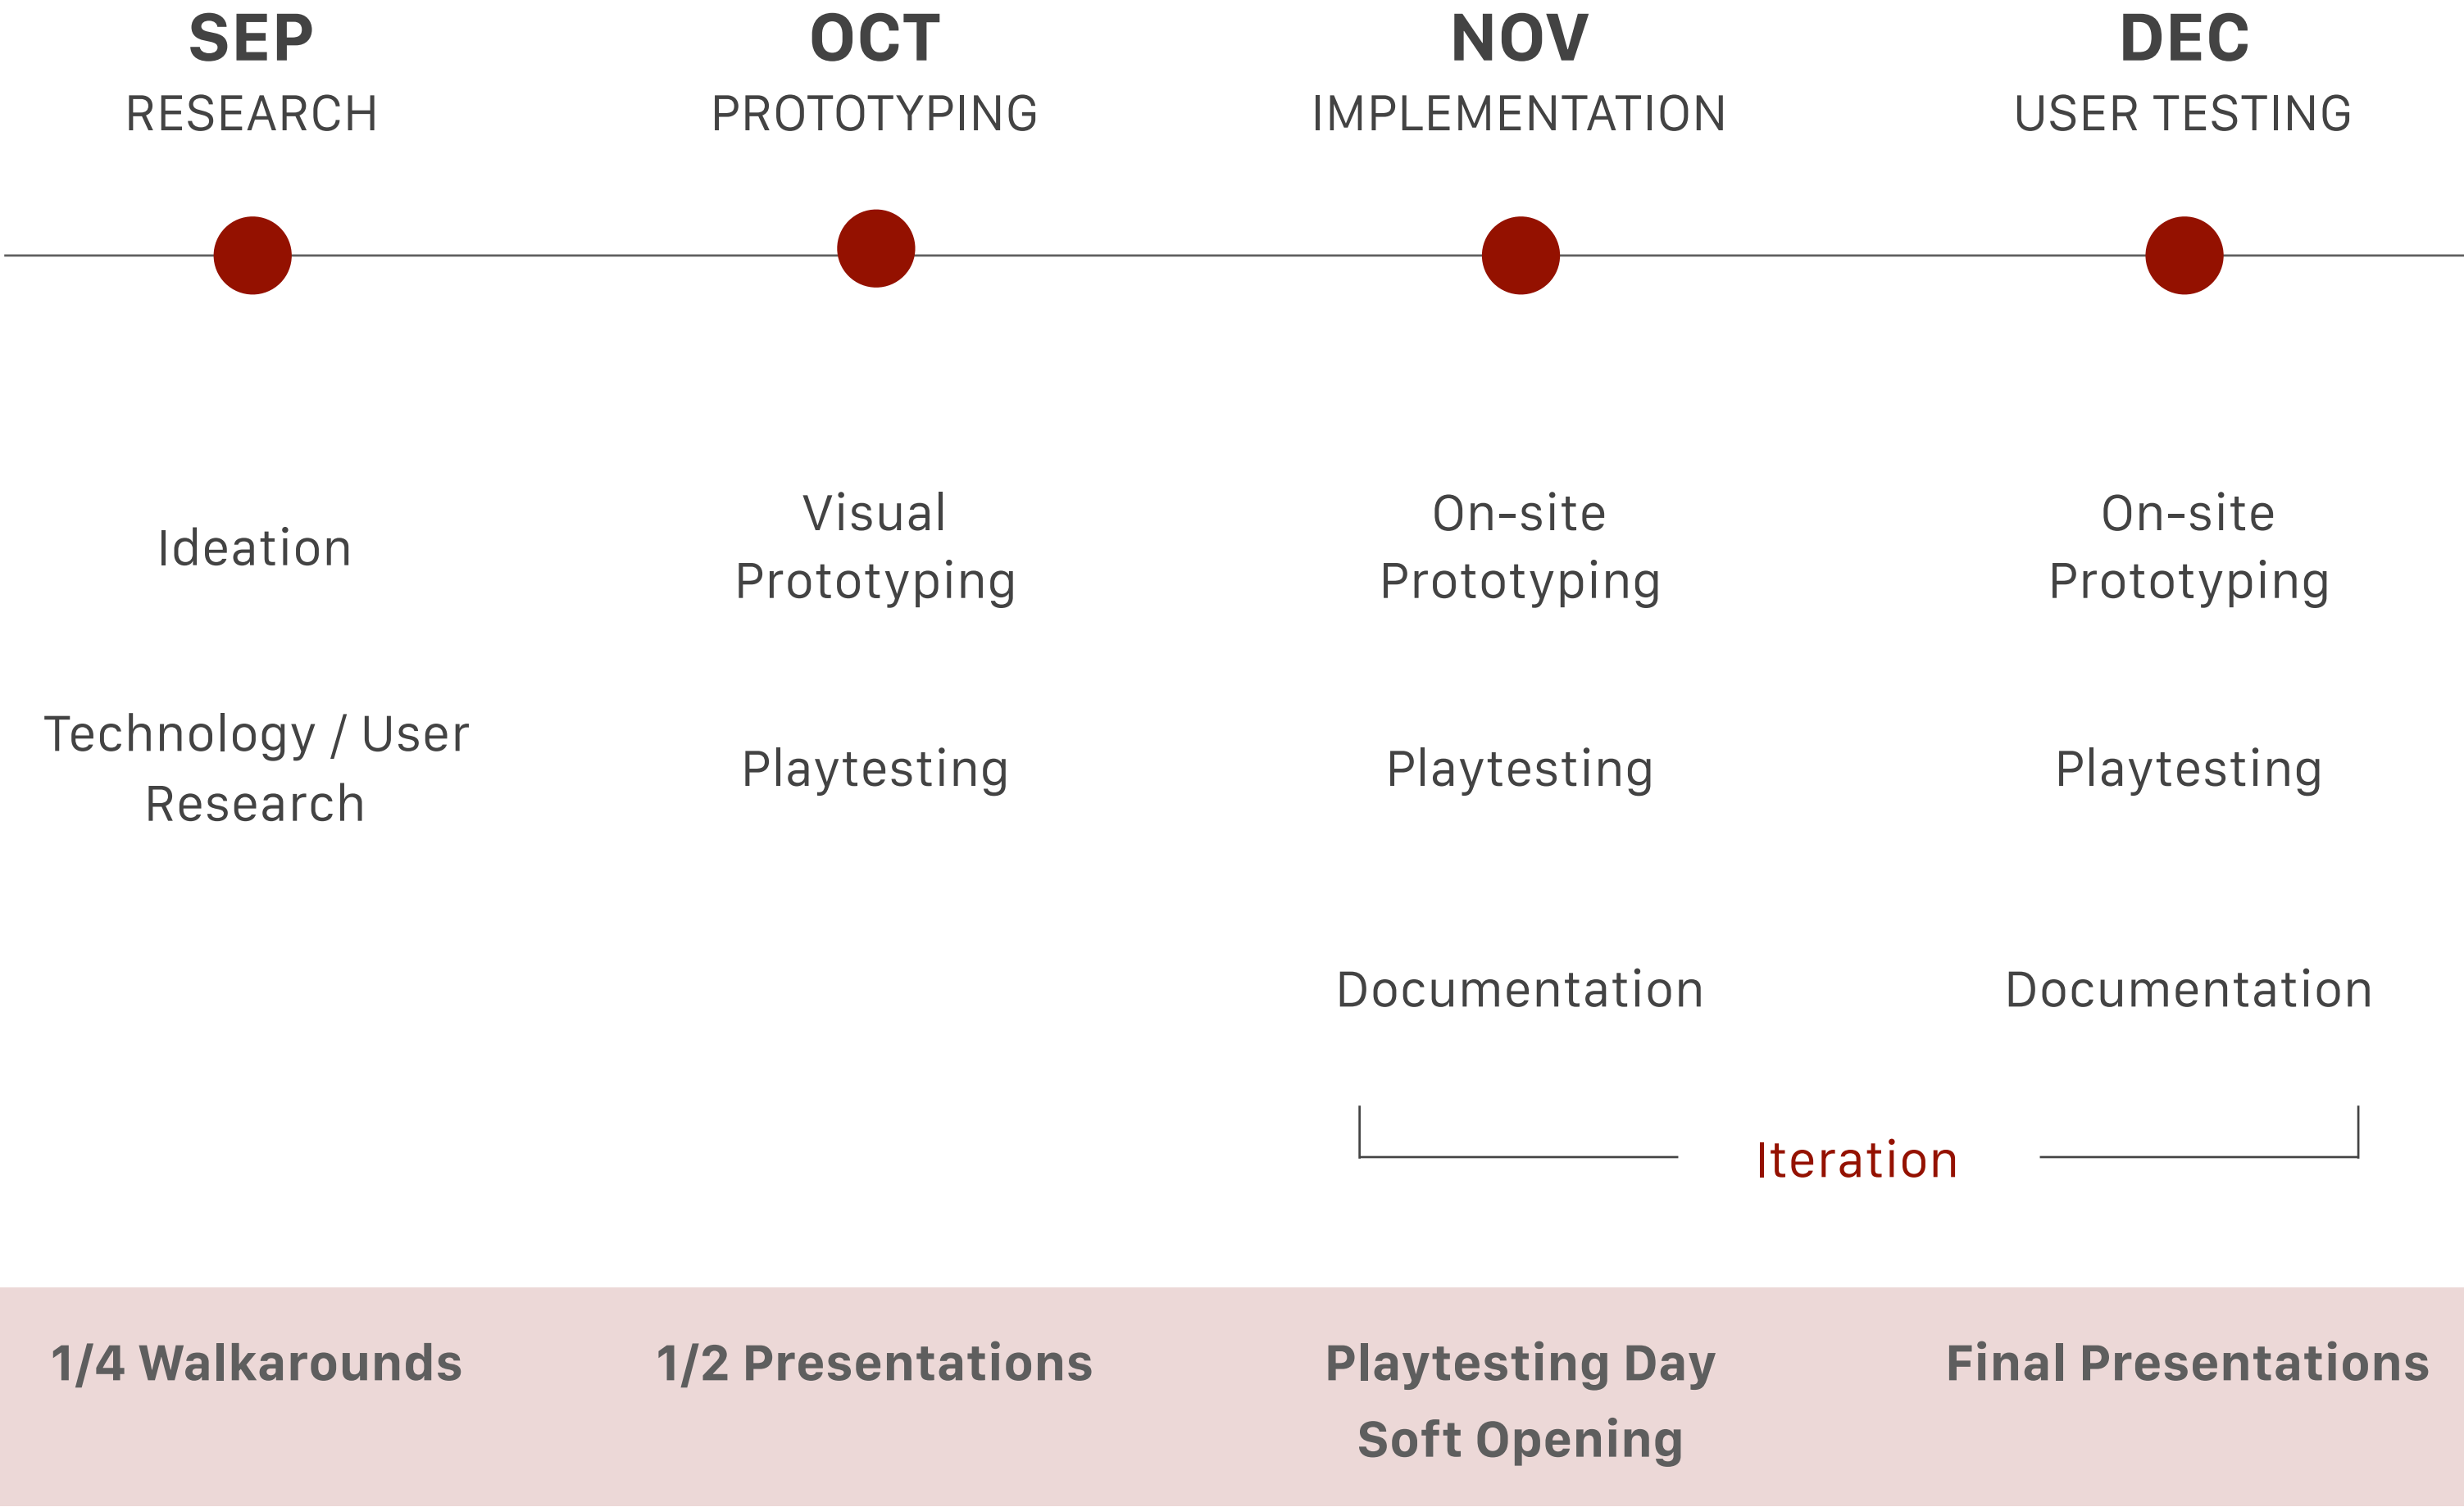

Visitor

CONNECT

Visitors

CMU

Visitor

Visitor

GOAL

INTERACTIVE GUESTBOOK

TIMELINE

TIMELINE

PLATFORM

#01 Global Impact

Where are you from?

#02 Integration in discipline

What are you interested in?

#03 Fun connection

03 Tablet asks questions about the person (Global impact, Discipline, Fun facts)

04 Person interacts with the visualization on the walls and repeat step 2 - 4

05 At the end of experience, person has option to share with their email

1 Encountering
the installation

2 Checking consent form

3 Taking selfie

4 Experiencing the first interaction after answering the question

5 Repeating the process of answering the question and interacting with the installation