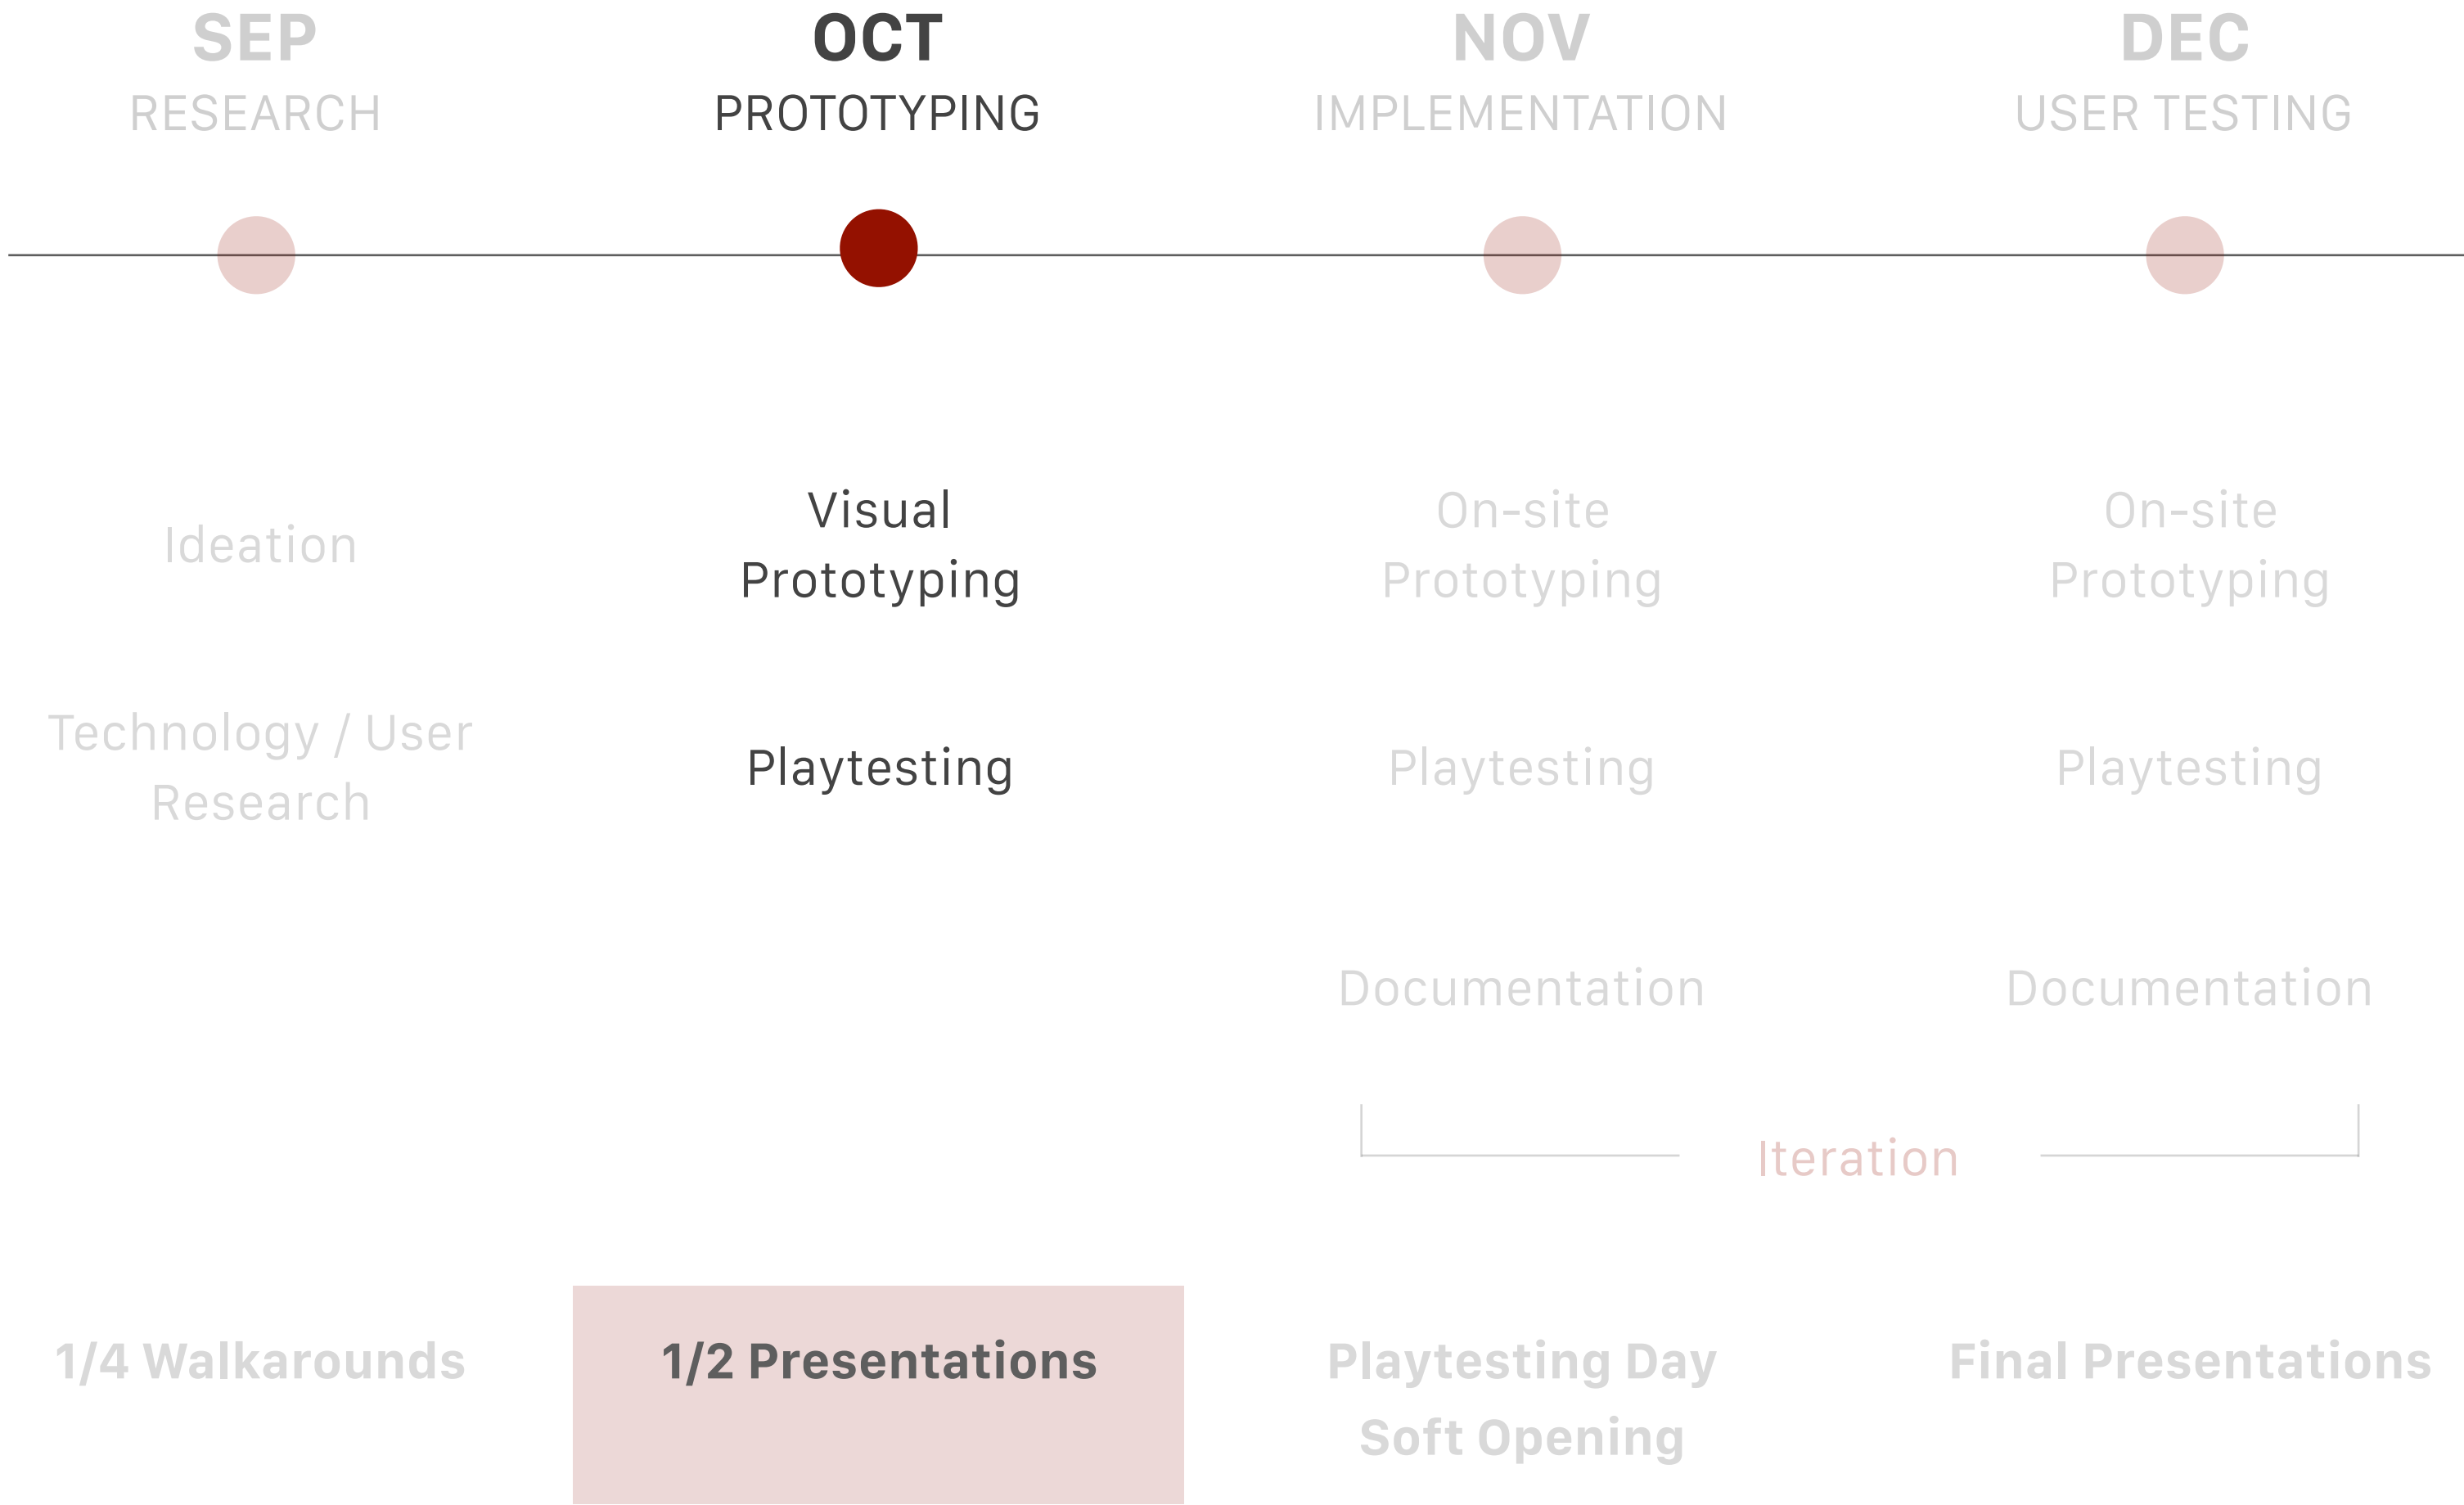

Visitor

CONNECT

Visitors

CMU

Visitor

Visitor

GOAL

INTERACTIVE GUESTBOOK

TIMELINE

TIMELINE

PLATFORM

#01 Global Impact

Where are you from?

#02 Integration in discipline

What are you interested in?

#03 Fun connection

03 Tablet asks questions about the person (Global impact, Discipline, Fun facts)

04 Person interacts with the visualization on the walls and repeat step 2 - 4

05 At the end of experience, person has option to share with their email

1 Encountering
the installation

2 Checking consent form

3 Taking selfie

4 Experiencing the first interaction after answering the question

5 Repeating the process of answering the question and interacting with the installation