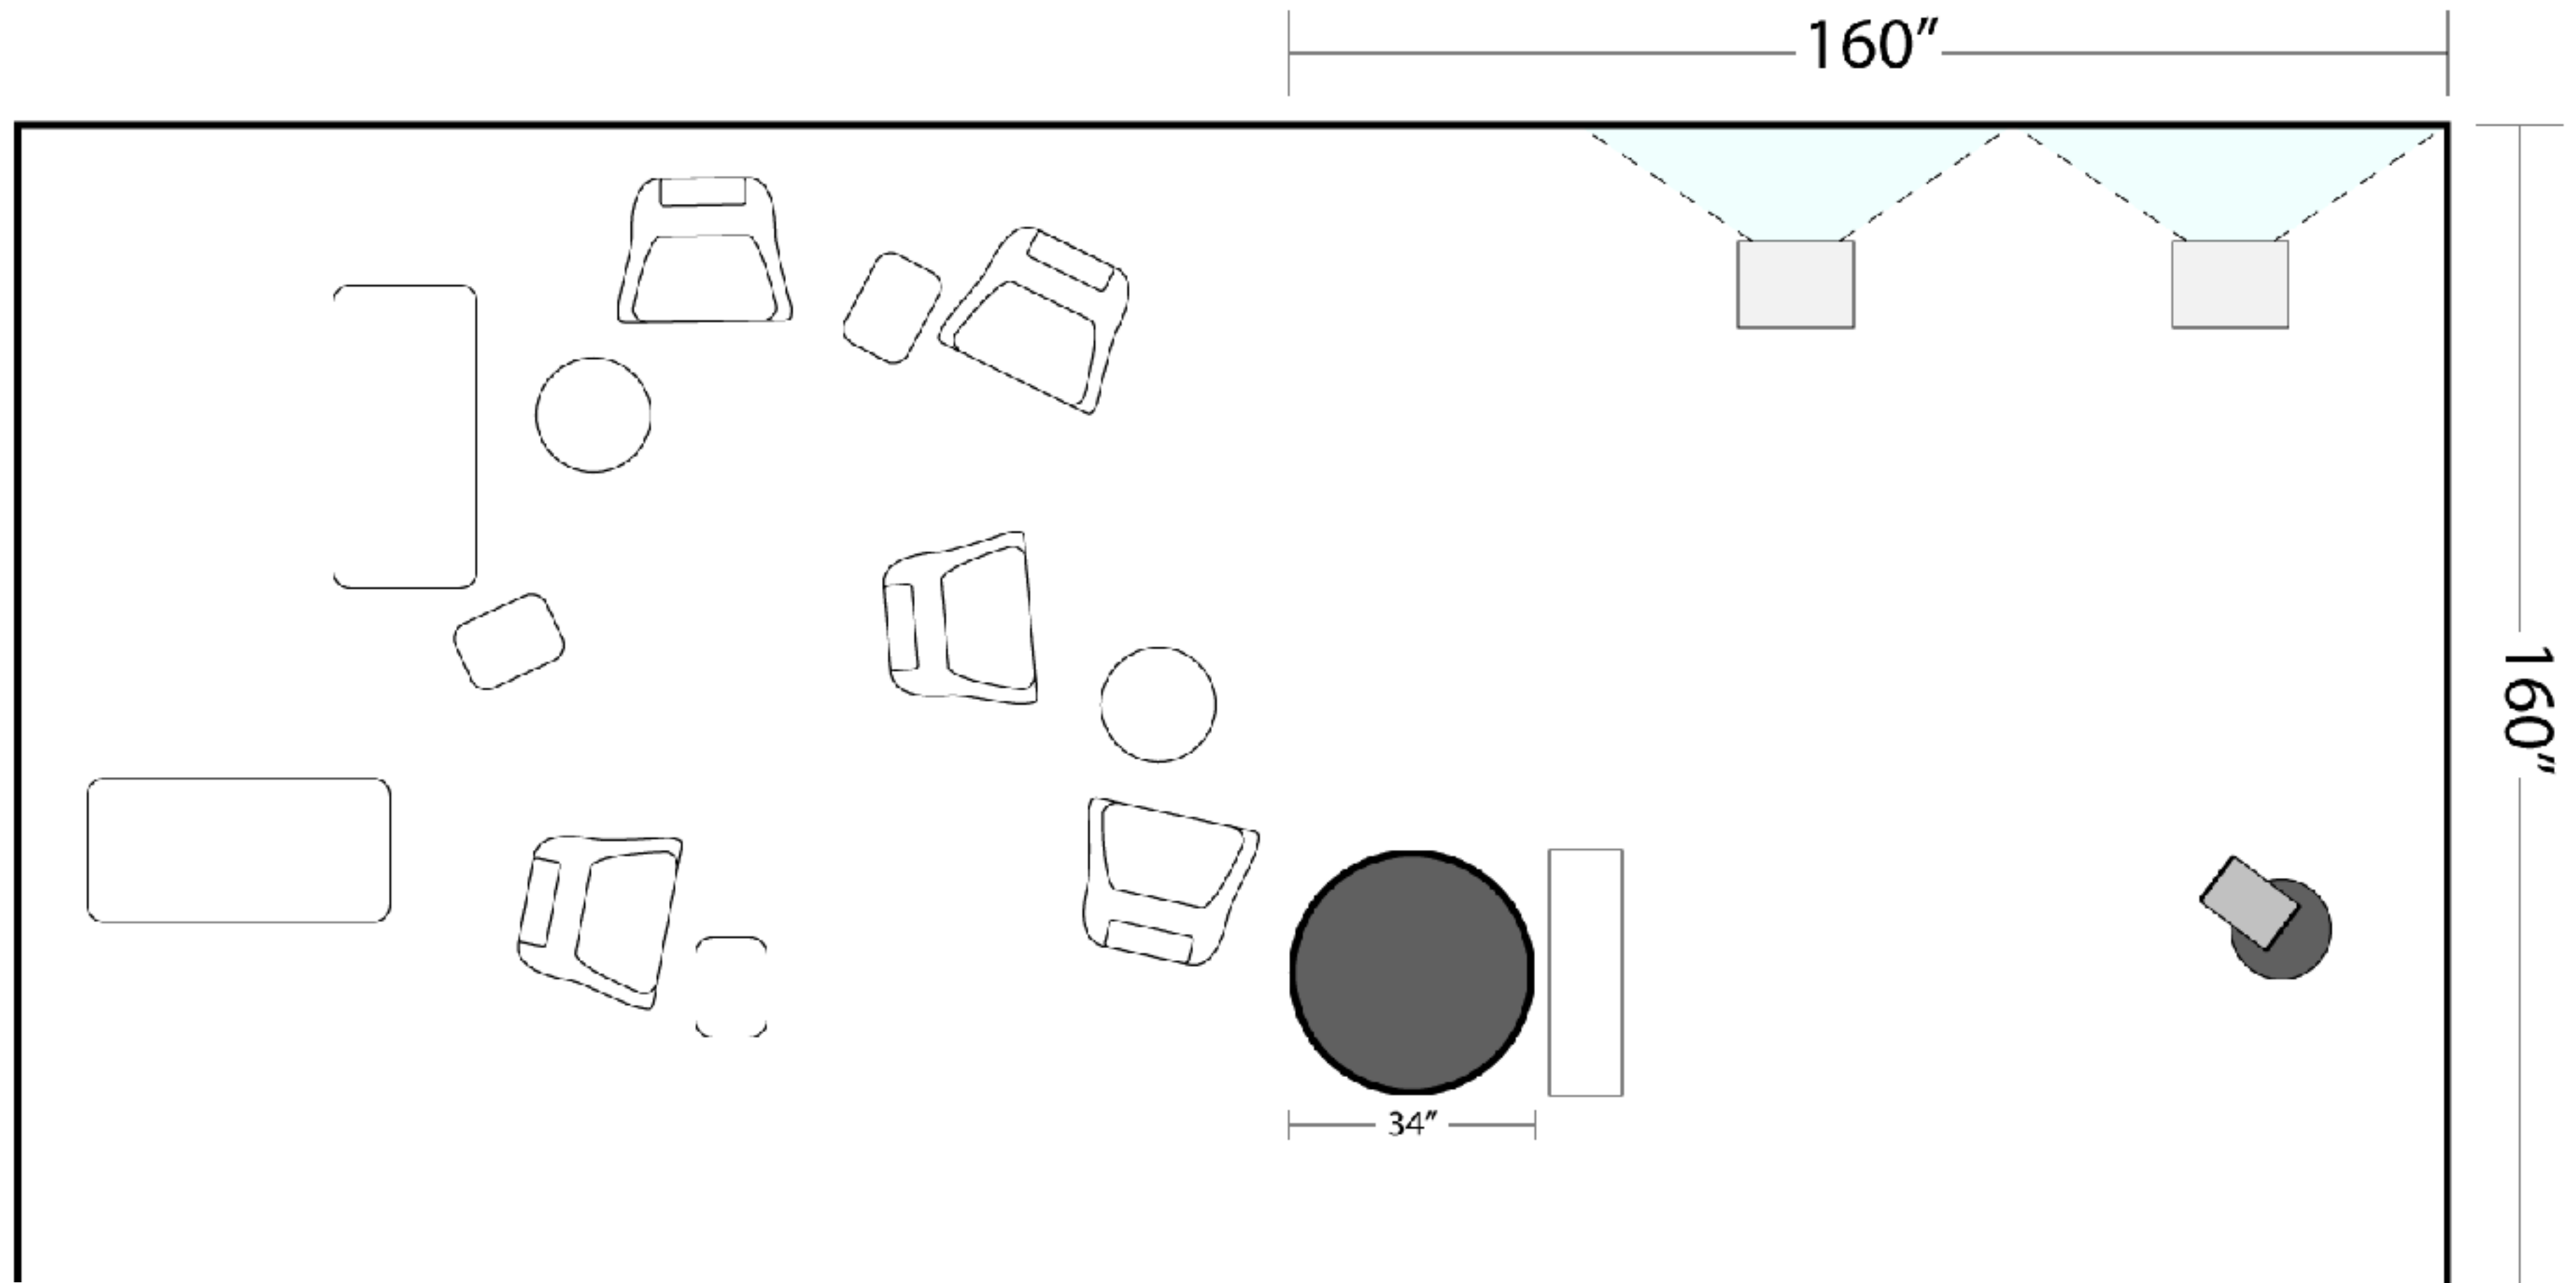

— VISUALIZATION

FLOOR PLAN

BUDGET PLAN

Projector	Optoma Ultra-Short Throw Interactive Projector	1,599
	Optoma 4K Projector	5,499
	Ceiling Mount	155
	Lamp	158
Monitor	Samsung - 88" Class - LED - Q9F Series - 2160p - Smart - 4K UHD TV with HDR x2	40,000
Camera	Canon EOS 5DS R	3,699
Kinect	XBox One Kinect Sensor	79
Platform	iPad Stand	54
	iPad	340
TOTAL (\$)		51,583