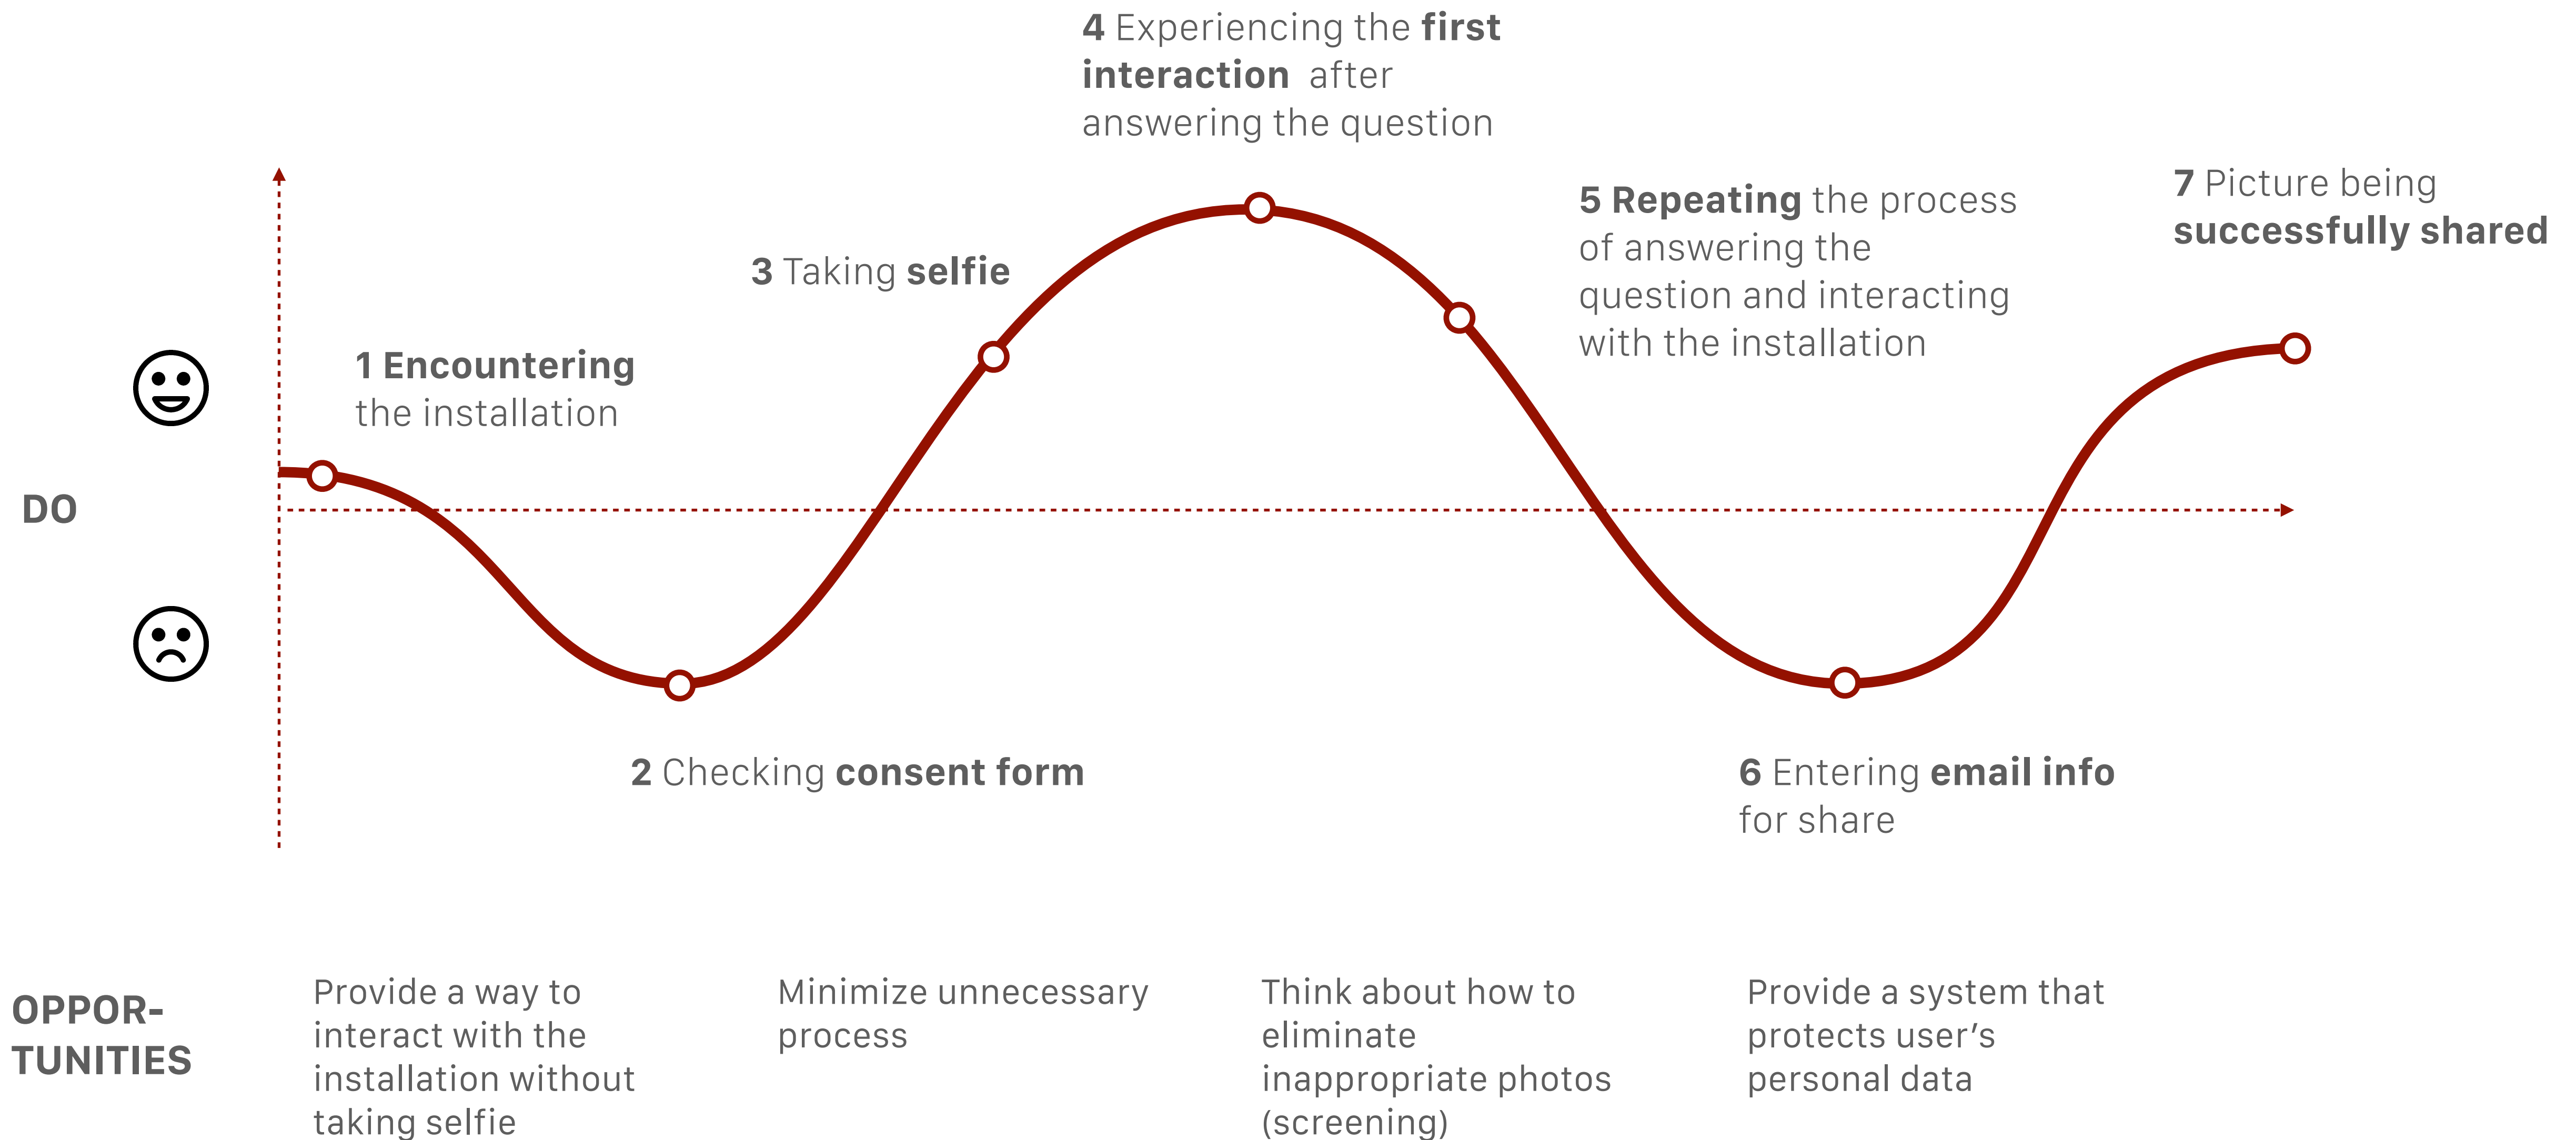

03 Tablet asks questions about the person (Global impact, Discipline, Fun facts)

04 Person interacts with the visualization on the walls and repeat step 2 - 4

05 At the end of experience, person has option to share with their email

USER JOURNEY

USER JOURNEY

DO

OPPOR-
TUNITIES

Provide a way to interact with the installation without taking selfie

Minimize unnecessary process

Think about how to eliminate inappropriate photos (screening)

Provide a system that protects user's personal data

1 Encountering
the installation

2 Checking consent form

3 Taking selfie

4 Experiencing the first interaction after answering the question

5 Repeating the process of answering the question and interacting with the installation