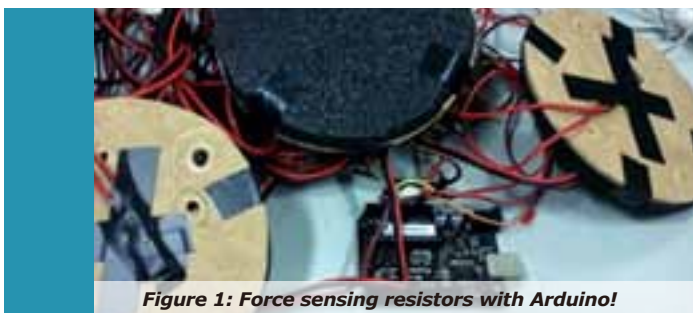

Welcome to weTheme's 13th newsletter! This week we conducted our final user test and continued to make changes to both experiences.

Changes

Ilha Musical

Earlier this week the pressure sensors arrived and will be used to reduce the delayed reaction of the kiosks. All the buttons for both the CUBE and the Madeira Theme Park kiosks have been wired then tested using an LED light. We are currently working to implement them in Python.

Figure 1: Force sensing resistors with Arduino!

We were able to fix flickering problems with one projector and make this experience run straight to full screen no longer needing to manually resize four separate windows!